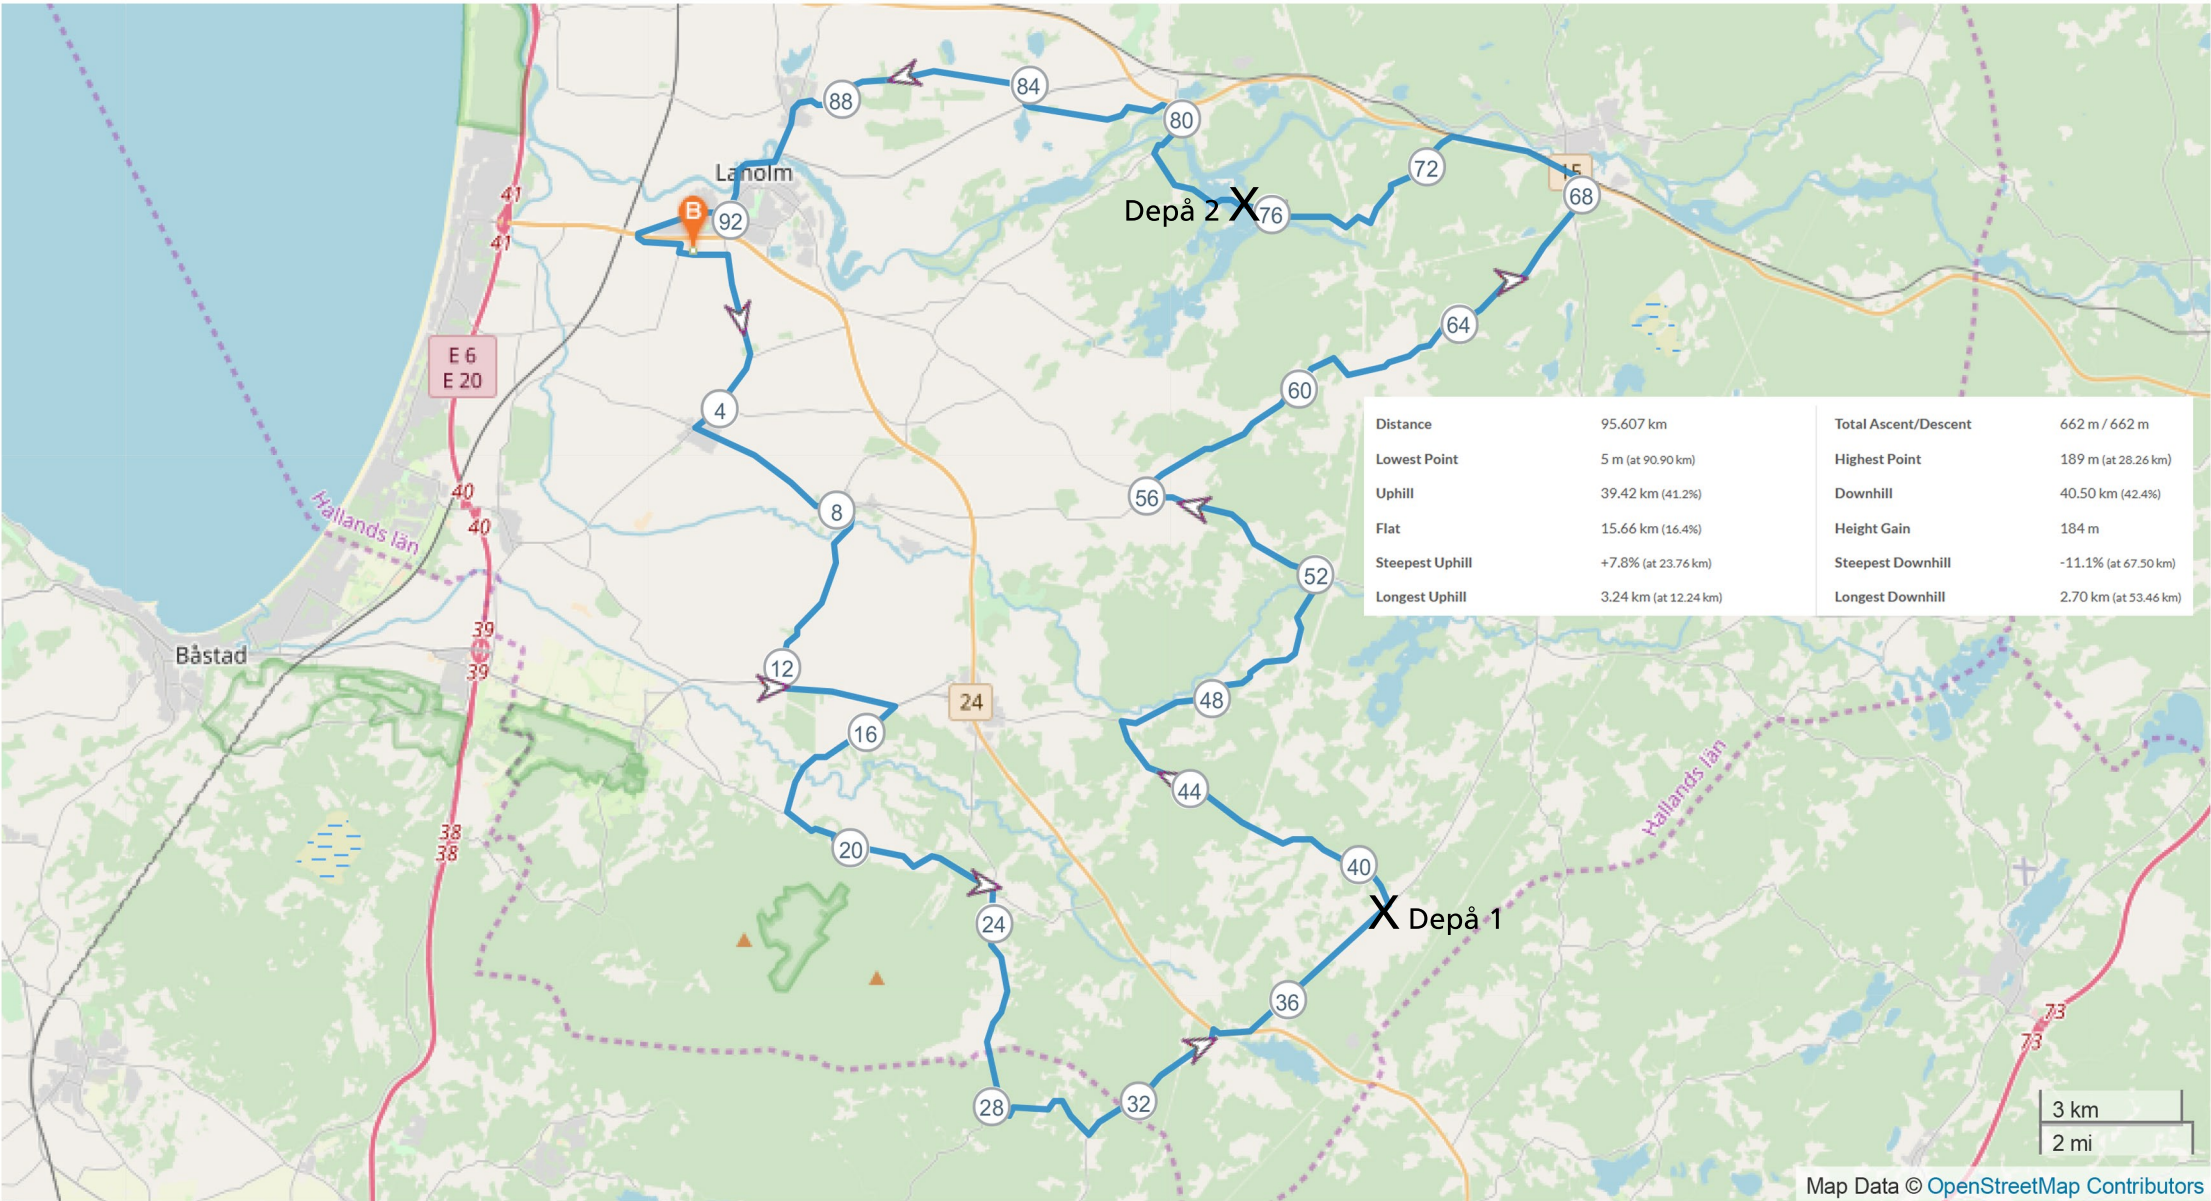

# Sydhalland Runt 96 Km

Distance	95.607 km	Total Ascent/Descent	662 m / 662 m
Lowest Point	5 m (at 90.90 km)	Highest Point	189 m (at 28.26 km)
Uphill	39.42 km (41.2%)	Downhill	40.50 km (42.4%)
Flat	15.66 km (16.4%)	Height Gain	184 m
Steepest Uphill	+7.8% (at 23.76 km)	Steepest Downhill	-11.1% (at 67.50 km)
Longest Uphill	3.24 km (at 12.24 km)	Longest Downhill	2.70 km (at 53.46 km)